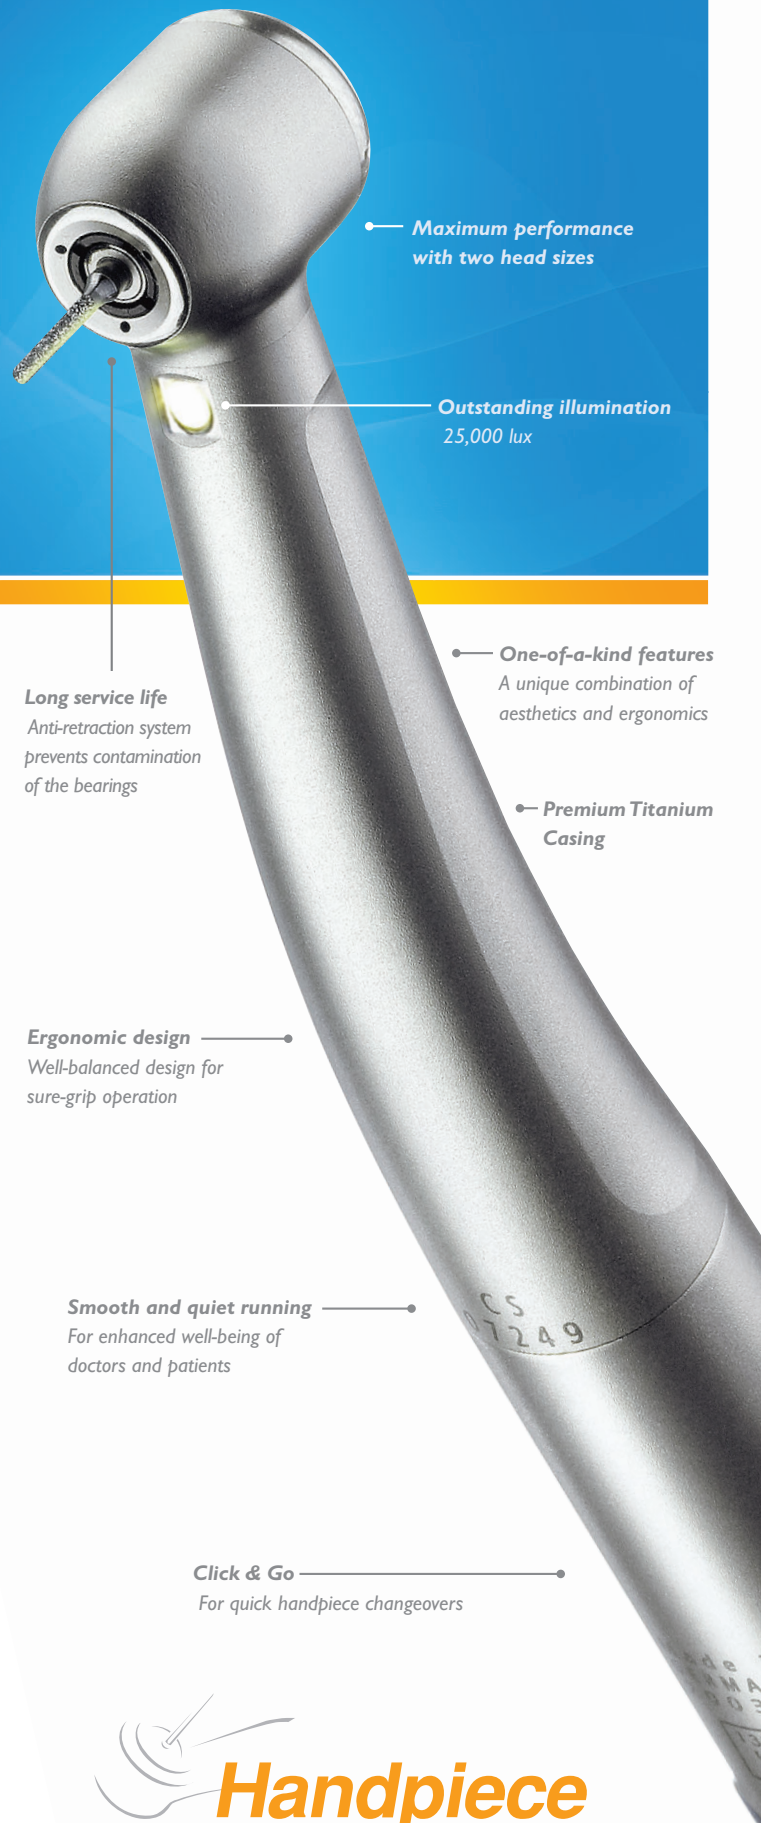

## Superior Quality, Power & Performance

Premium Turbines - Titanium Casing - Brilliant Optics

Maximum performance with two head sizes

Outstanding illumination 25,000 lux

One-of-a-kind features  
A unique combination of aesthetics and ergonomics

Premium Titanium Casing

Long service life  
Anti-retraction system prevents contamination of the bearings

Ergonomic design  
Well-balanced design for sure-grip operation

Smooth and quiet running  
For enhanced well-being of doctors and patients