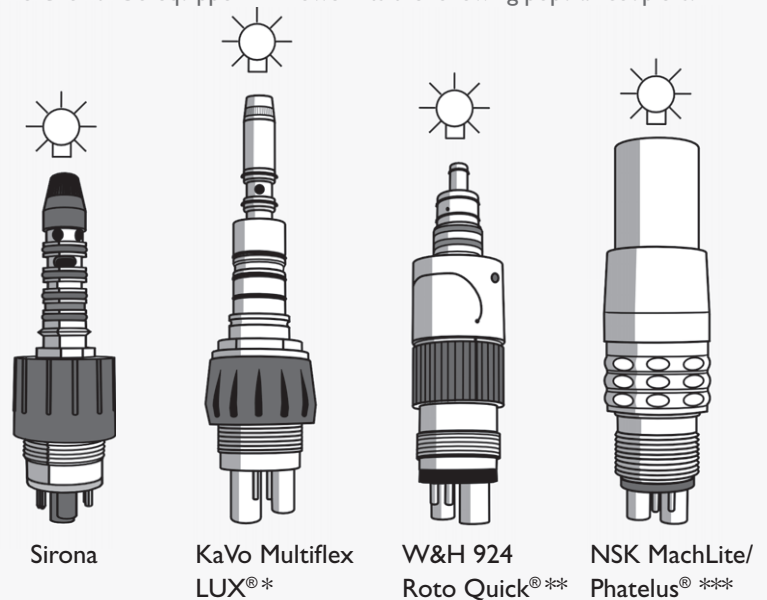

ALWAYS A PERFECT FIT

The Click & Go equipped Air Power fits the following popular couplers:

* KaVo Multiflex LUX® = Registered Trademark of KaVo
** W&H Roto Quick® = Registered Trademark of W&H
*** NSK MachLite/Phatelus® = Registered Trademark of NSK

PRODUCT DATA	Air Power L (Standard Head)	Air Power LM (Mini Head)
Idling speed [min⁻¹]	approx. 400,000	approx. 420,000
Head diameter [mm]	11.4	10.2
Head height [mm]	14.8	13.9
Power [W]	17	14
Light intensity [lux]	approx. 25,000	approx. 25,000
Weight [g]	approx. 54	52.9
Recommended bur size [ISO]	314/315	313
Driving air pressure [psi]	39	39
Warranty	1 year	1 year

Product Ordering Numbers

Connection	Air Power L	Air Power LM
Sirona/Handpiece Experts	6225523-HPE	6225564-HPE
KaVo/Handpiece Experts	6225531-HPE	6225572-HPE
W&H/Handpiece Experts	6225549-HPE	6225598-HPE
NSK/Handpiece Experts	6225556-HPE	6225606-HPE